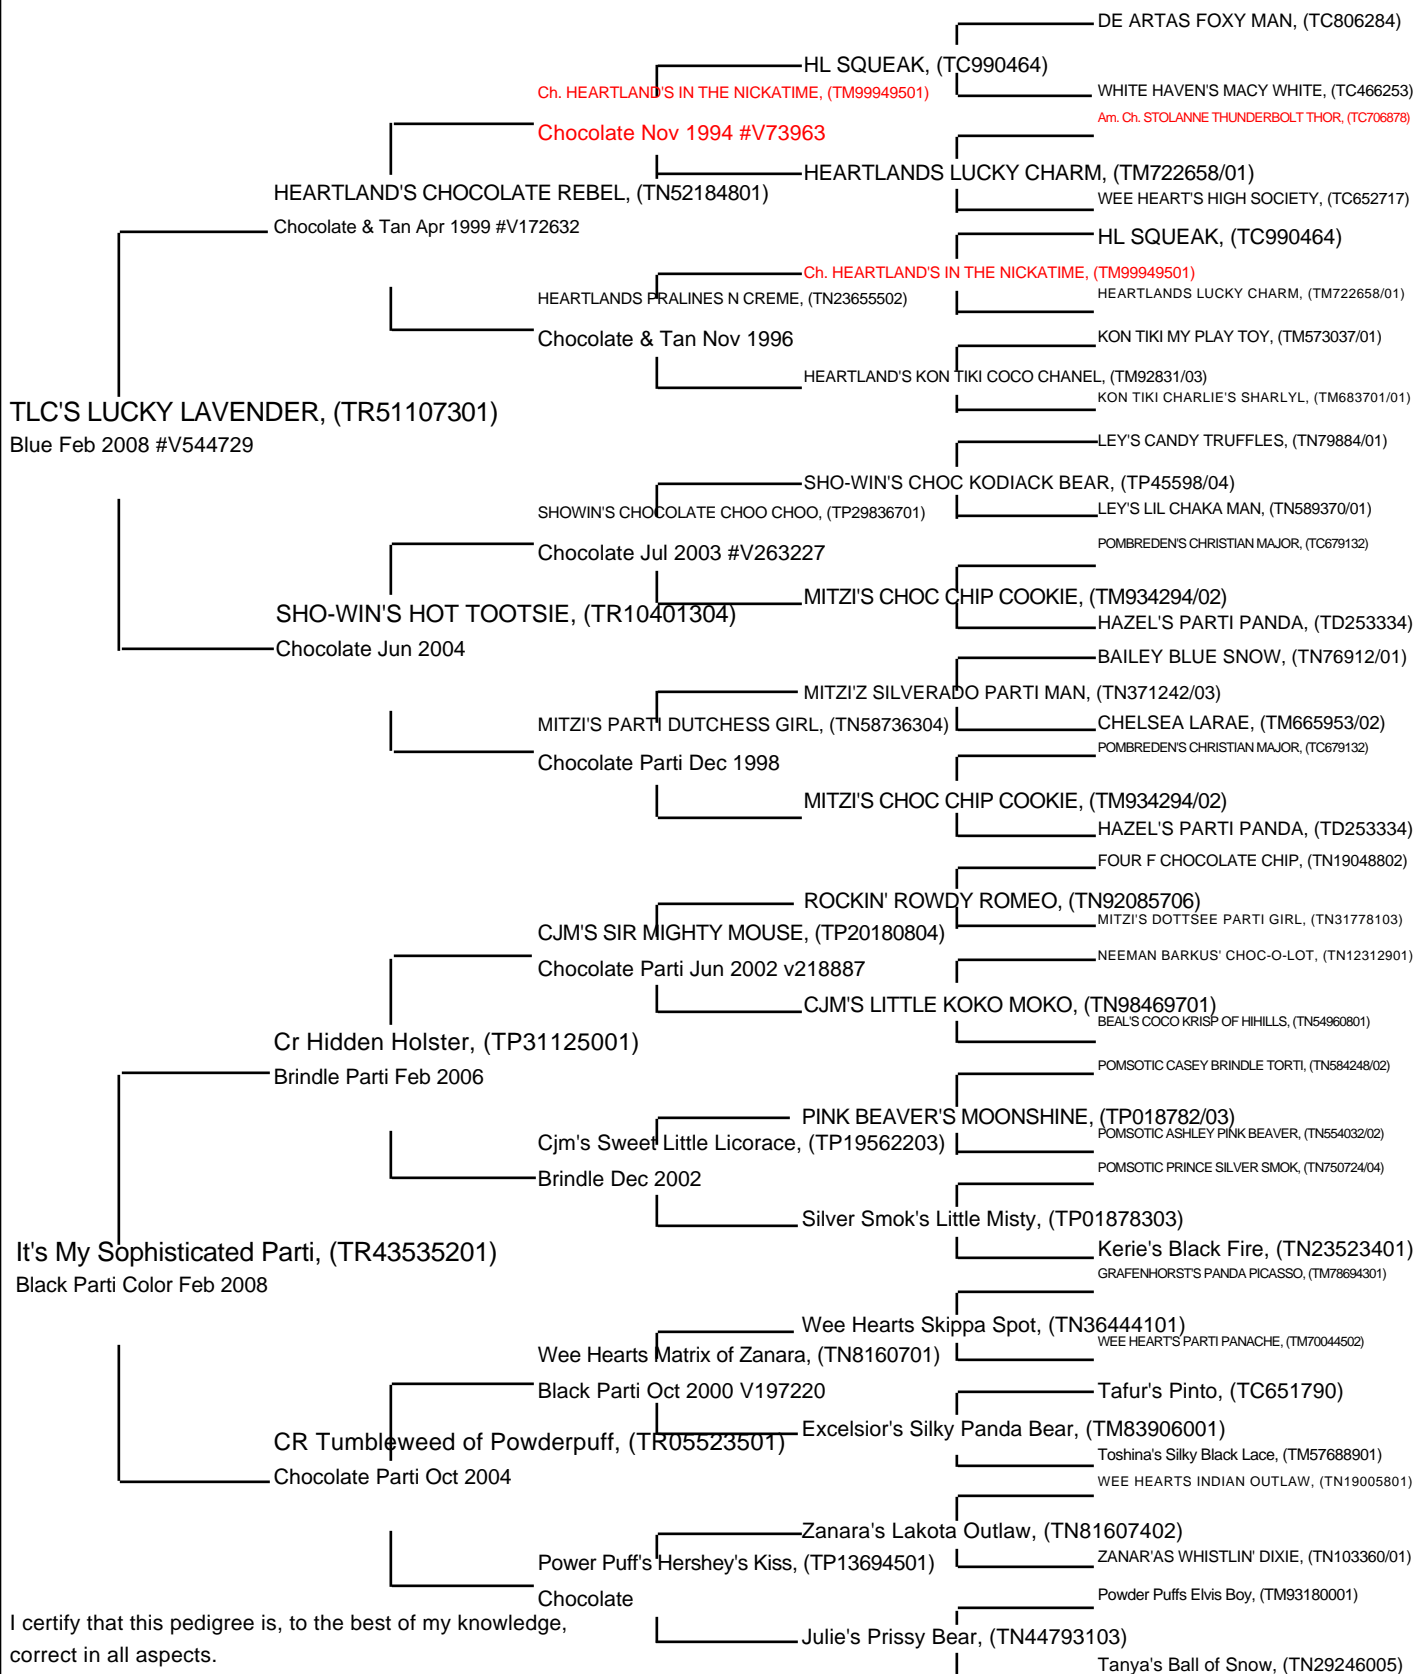

Suni Mcleod  
 The Poms At Becky Lane  
 Little Rock, AR 72206  
 501-940-2766

# Pedigree For Becky Lane's For All the Marbles

Black Parti

I certify that this pedigree is, to the best of my knowledge,  
 correct in all aspects.

X \_\_\_\_\_ Date: \_\_\_\_\_