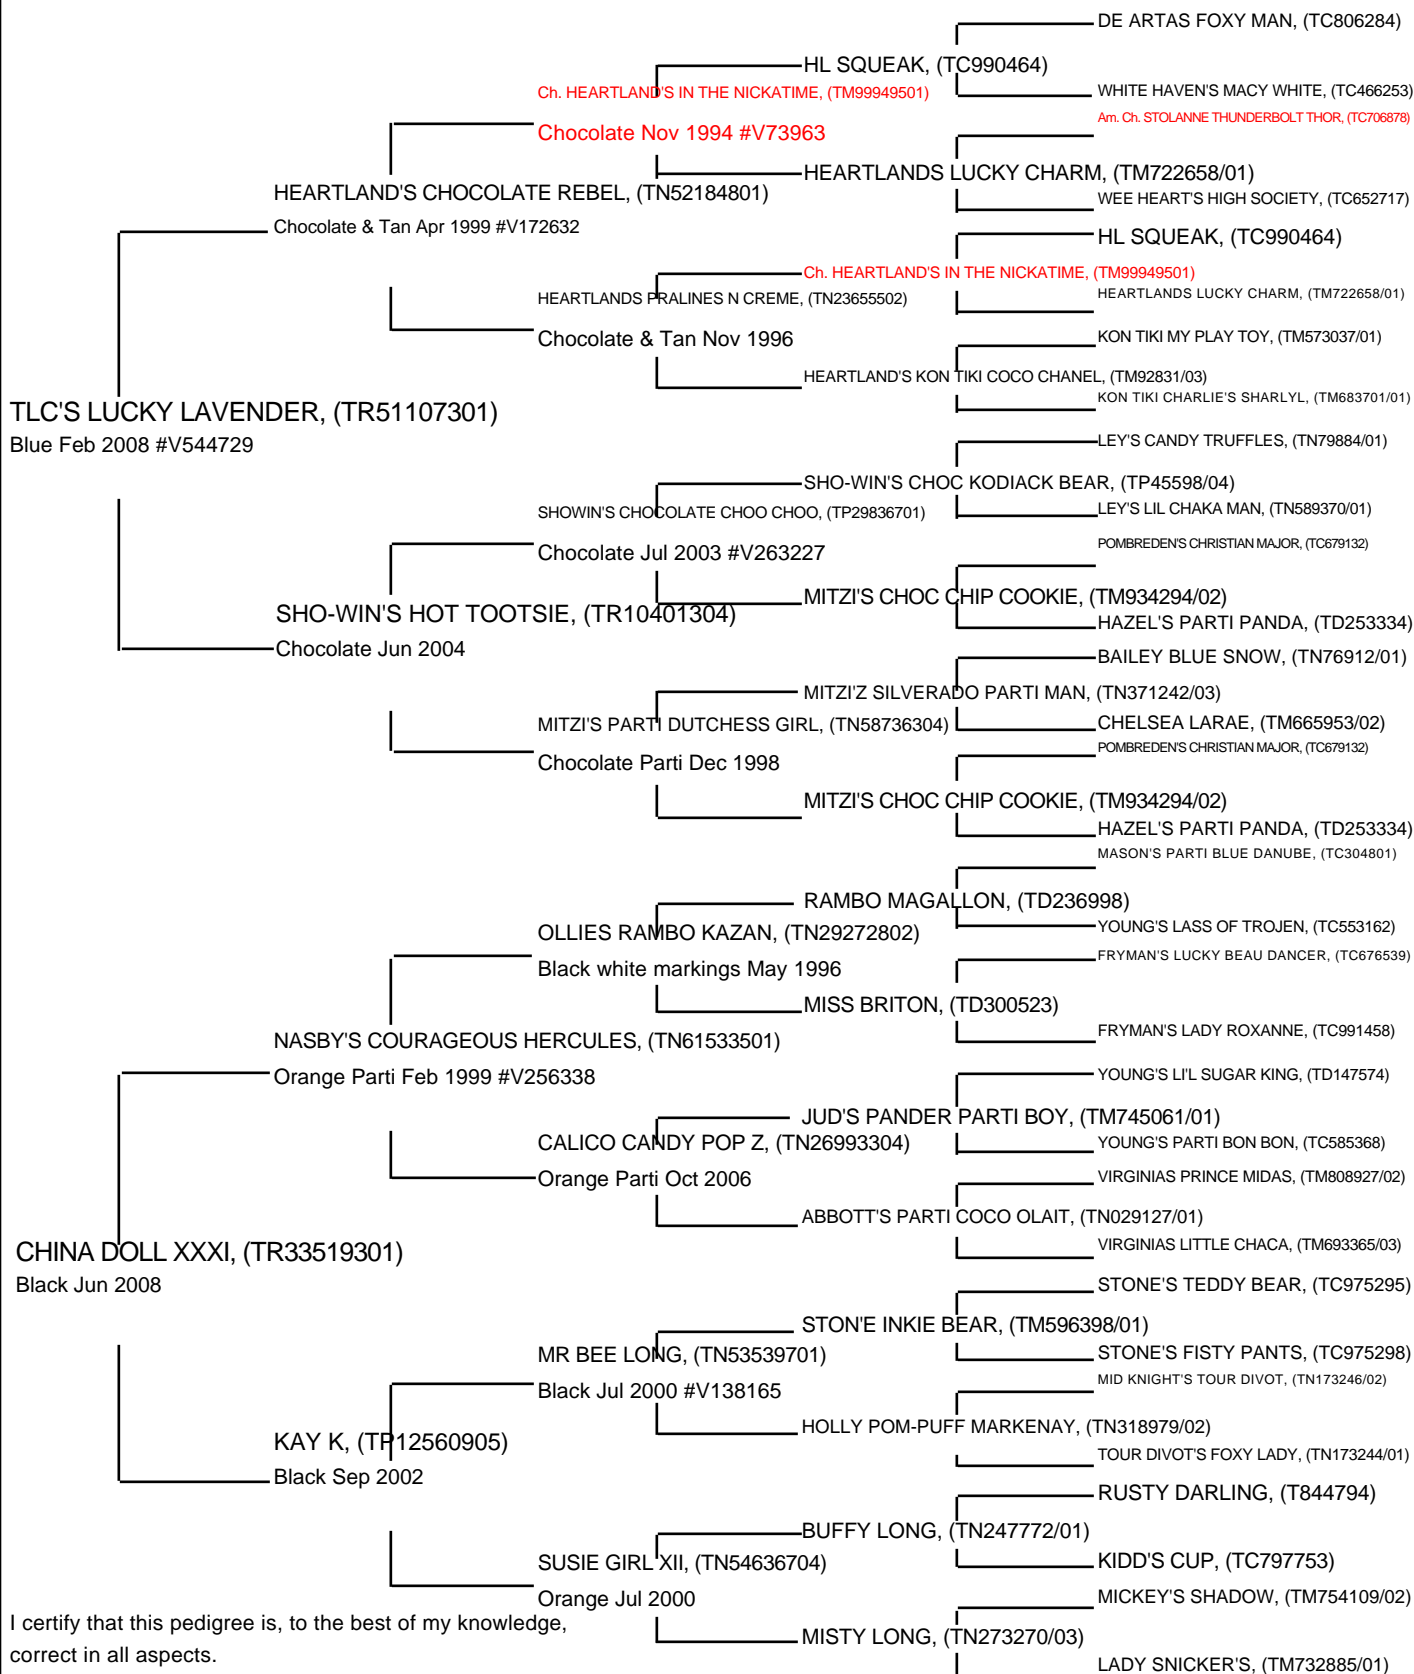

Suni Mcleod
 The Poms At Becky Lane
 Little Rock, AR 72206
 501-940-2766

Pedigree For BECKY LANE'S LADY APHRODITE

Chocolate Parti

I certify that this pedigree is, to the best of my knowledge,
 correct in all aspects.
 X _____ Date: _____