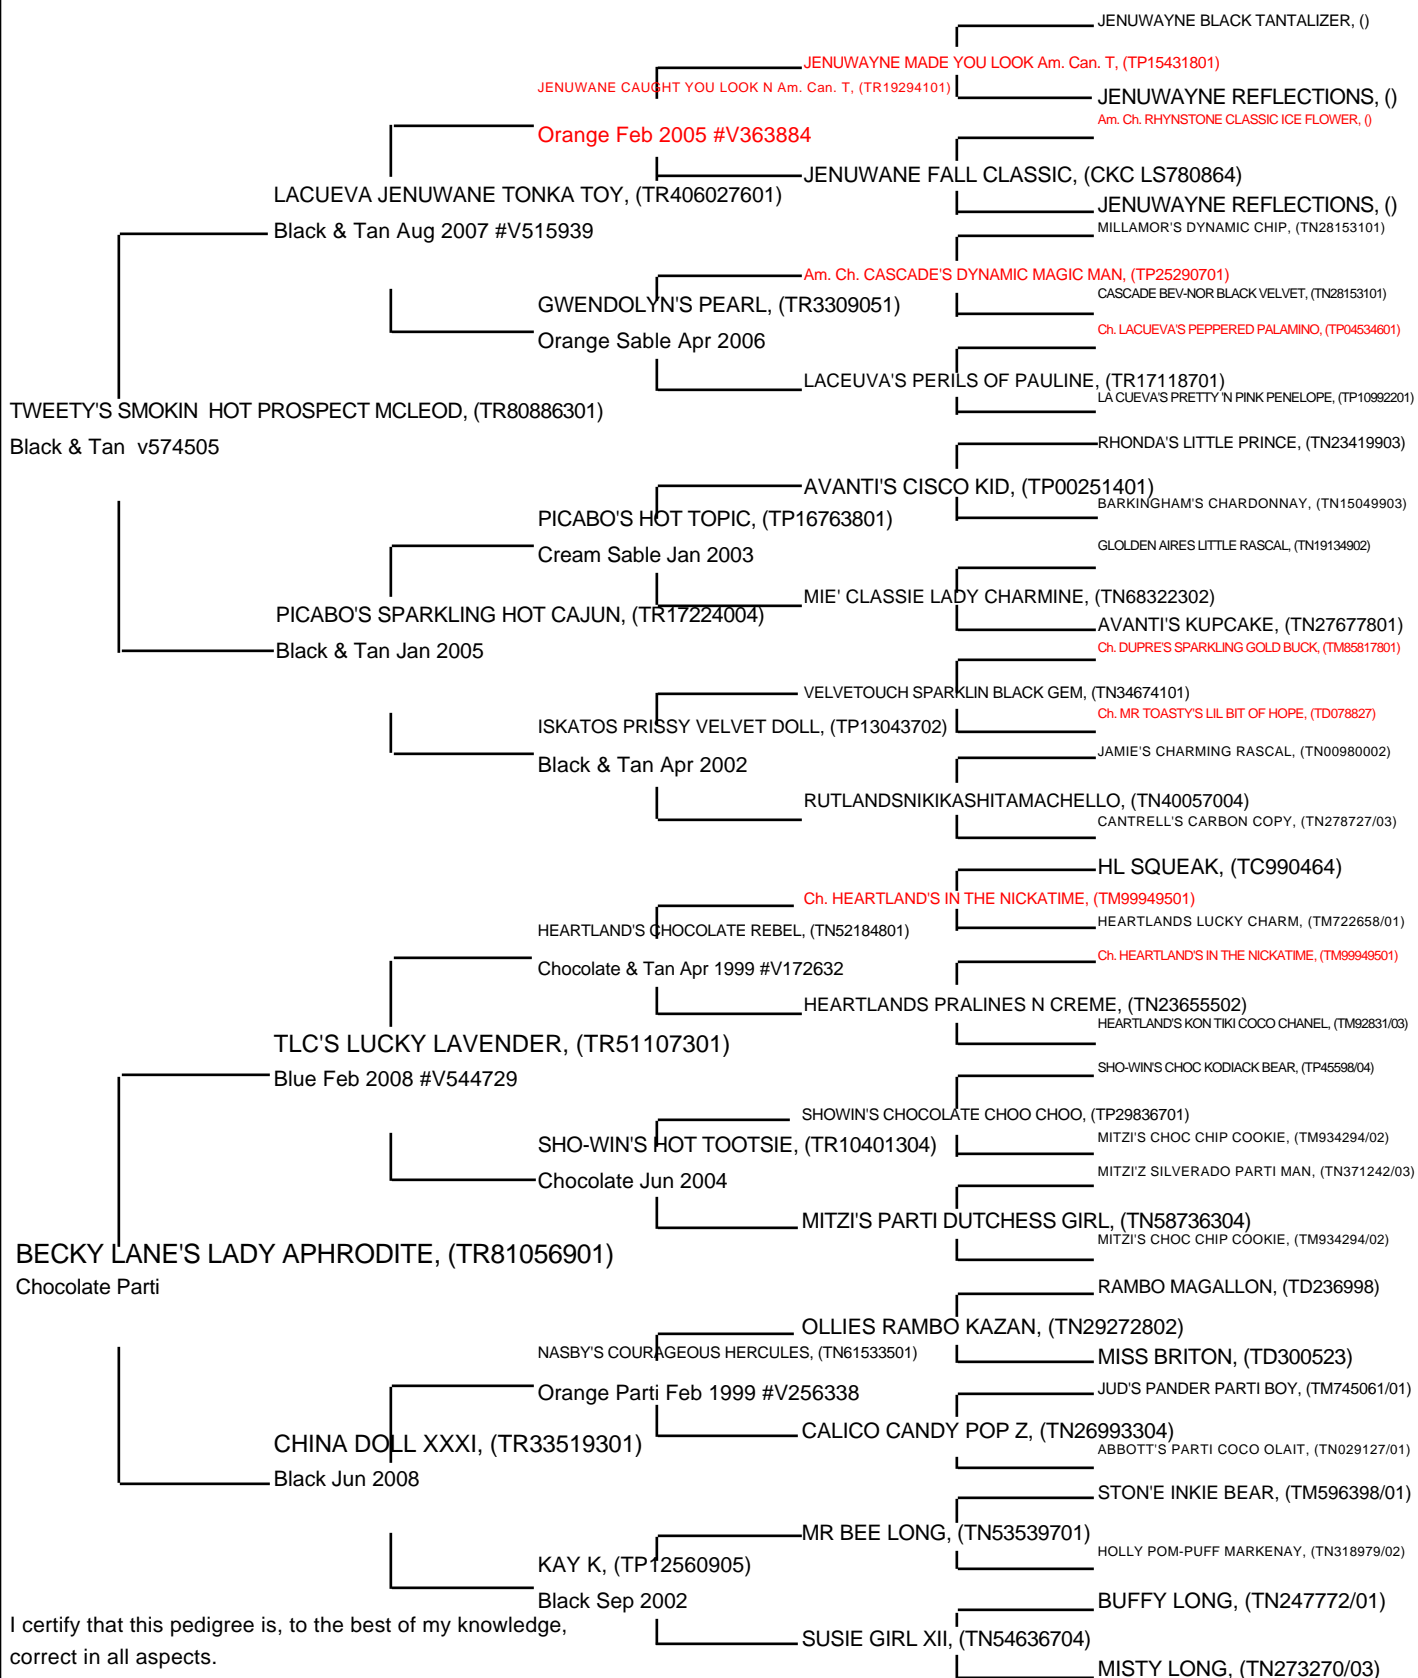

Suni Mcleod
 The Poms At Becky Lane
 Little Rock, AR 72206
 501-940-2766

Pedigree For BECKY LANE'S LUCKY AS THEY COME

Black Parti

I certify that this pedigree is, to the best of my knowledge,
 correct in all aspects.

X _____ Date: _____