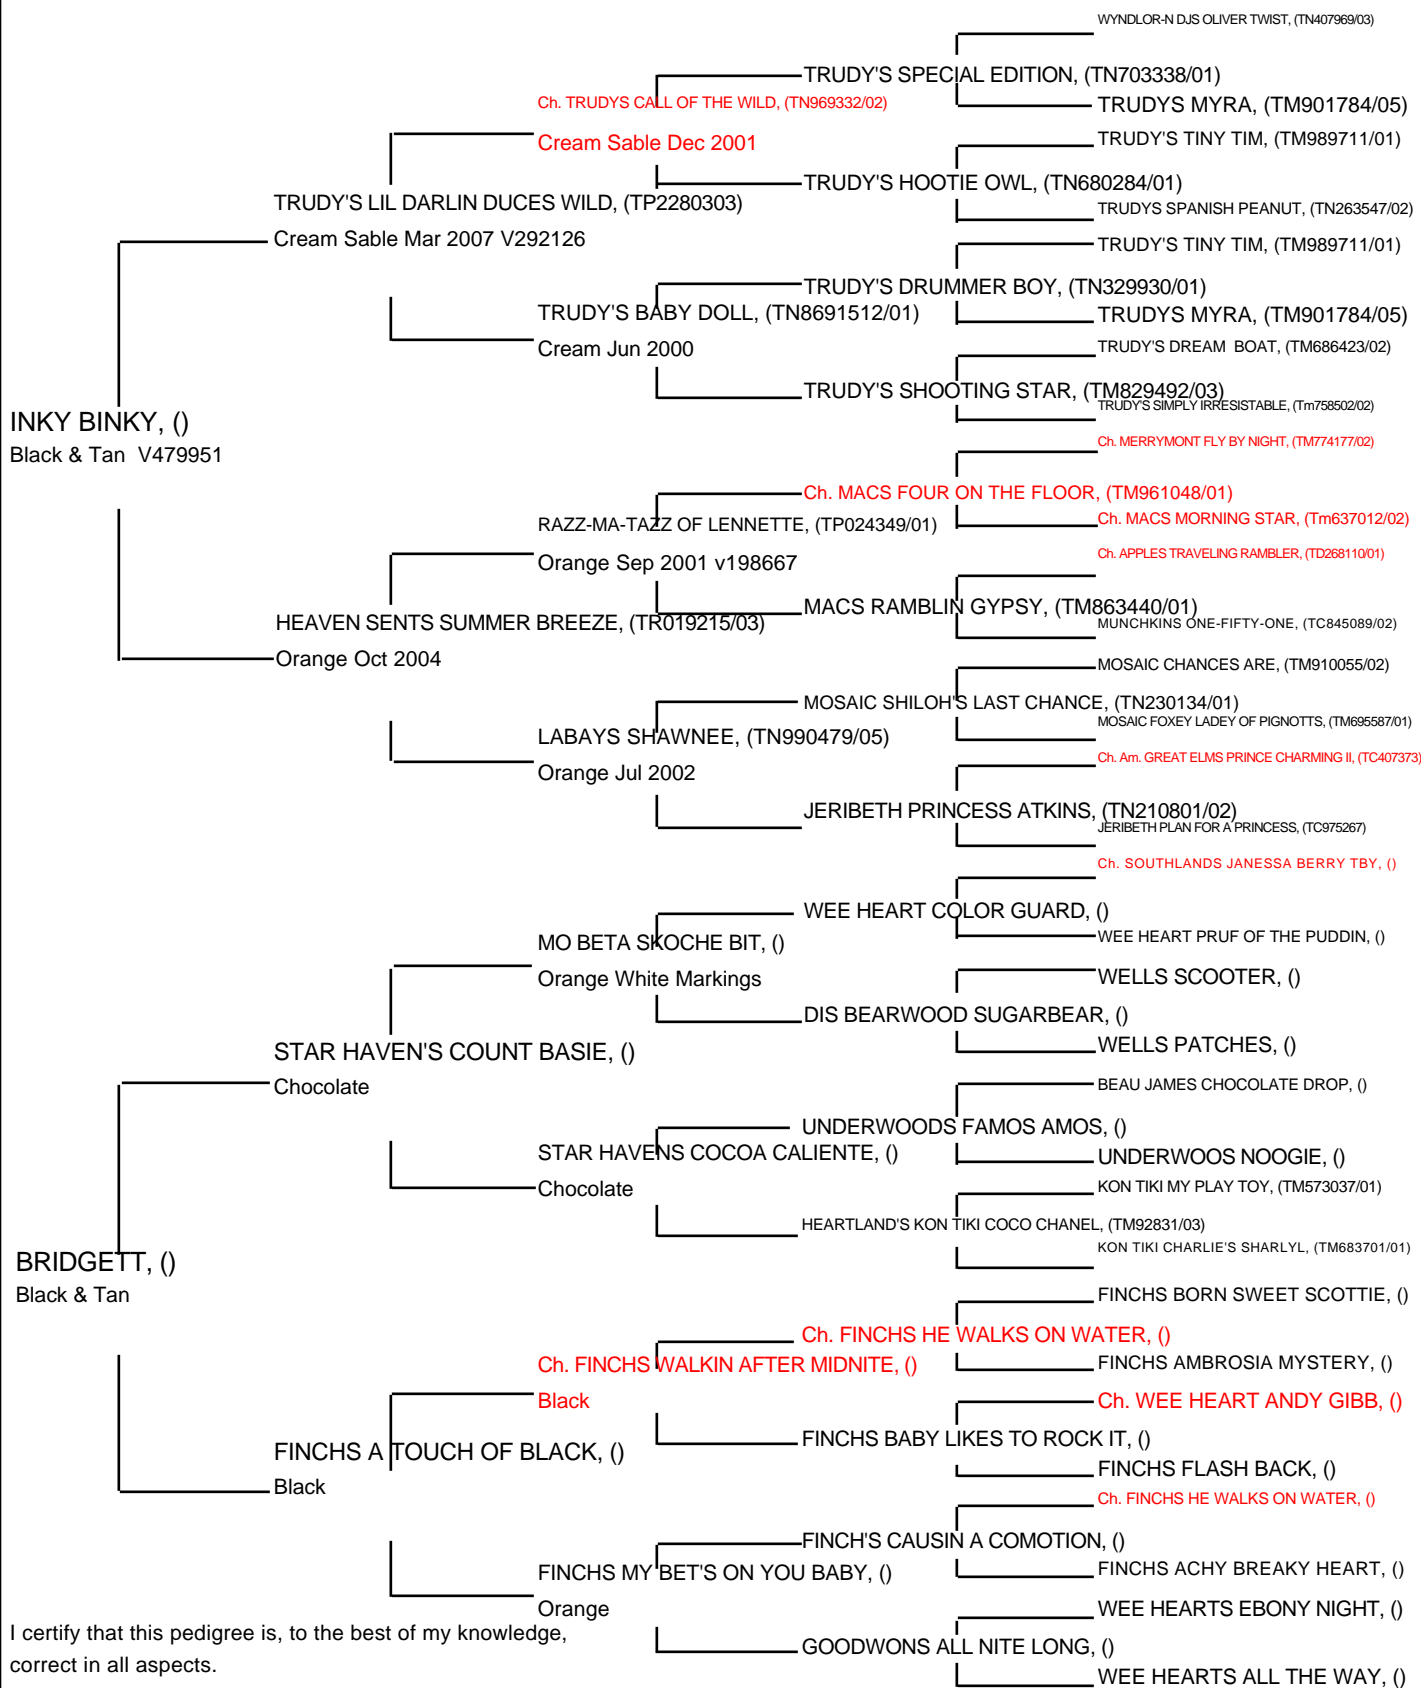

Suni Mcleod
 The Poms At Becky Lane
 Little Rock, AR 72206
 501-940-2766

Pedigree For PRUDEN'S PRINCES PRIDE OF BECKY LANE

Black N Tan Jun 2009

I certify that this pedigree is, to the best of my knowledge,
 correct in all aspects.
 X _____ Date: _____